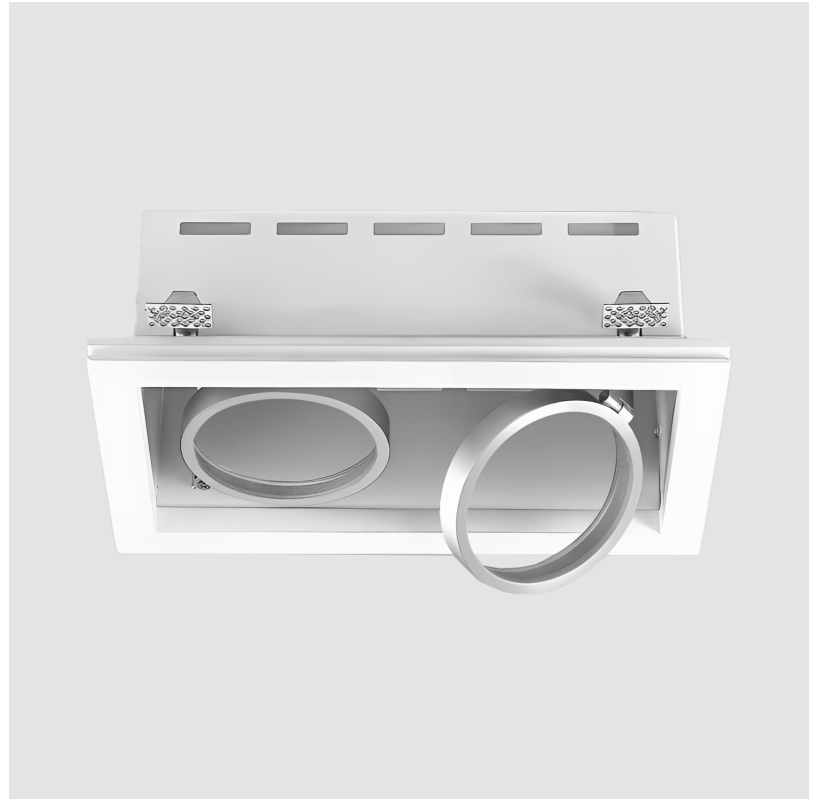

INVISIBILI TRIMLESS

D86264-

base number   Finish
Options

1. To build a product code in our configurator select the specify button on the base model # product page
2. To build a manual product code on this datasheet choose from the options listed below in blue font and add the suffix to the base model #

GENERAL

Series: Invisibili
Brand: Panzeri
Division: Design
Mounting Type: Trimless
Mounting Location: Ceiling
Subcategory: Spots

PHYSICAL

Shape: Rectangle
Length (mm): 350
Length (in): 13 3/4
Width (mm): 200
Width (in): 7 7/8
Height (mm): 120
Height (in): 4 3/4
Light Distribution: Adjustable / Direct
Weight (kg): 2.30
Weight (lbs): 5.07
Fixture Finish: WHI / BLK
Fixture Material: Plaster

ELECTRICAL

Lamp Type: LED
Total Output Wattage (W): 24
Dimming: Non-Dimming / Phase Dimming (120Vac only) / 0-10V Dimming
Driver Included: Yes
Driver Location: External
Driver Type: Constant Current - Universal
Driver Class: Class 2
Input Voltage (V): 120 - 277
Constant Current (MA): 350

LED

Number of LEDs: 2
Color Temperature (°K): 3000
Max. Delivered Lumen (lm): 840
CRI: >80 CRI
Lamp Life (hrs): 50000

OPTICAL

Optic°: 25

RATINGS AND CERTIFICATIONS

Certified By: Certified for North American Standards
IP rating: IP20