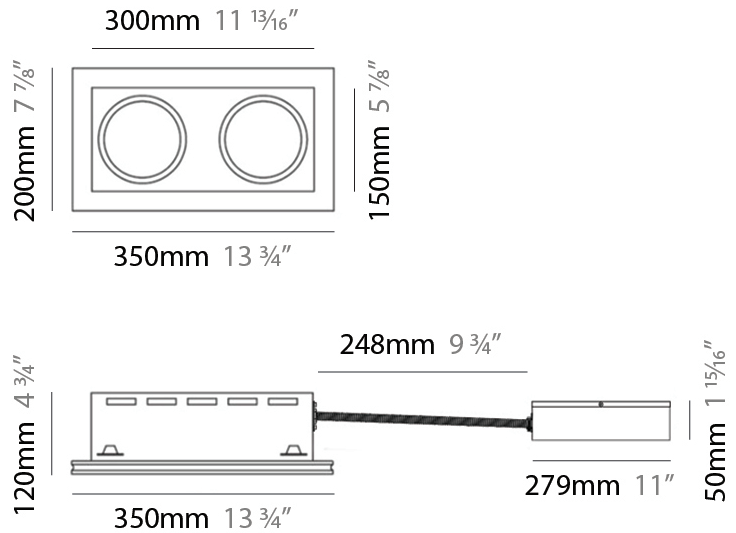

INVISIBILI TRIMLESS

D86264-

base number   Finish
Options

1. To build a product code in our configurator select the specify button on the base model # product page
2. To build a manual product code on this datasheet choose from the options listed below in blue font and add the suffix to the base model #

GENERAL

Series: Invisibili
Brand: Panzeri
Division: Design
Mounting Type: Trimless
Mounting Location: Ceiling
Subcategory: Spots

PHYSICAL

Shape: Rectangle
Length (mm): 350
Length (in): 13 3/4
Width (mm): 200
Width (in): 7 7/8
Height (mm): 120
Height (in): 4 3/4
Light Distribution: Adjustable / Direct
Weight (kg): 2.30
Weight (lbs): 5.07
Fixture Finish: WHI / BLK
Fixture Material: Plaster

ELECTRICAL

Lamp Type: LED
Total Output Wattage (W): 24
Dimming: Non-Dimming / Phase Dimming (120Vac only) / 0-10V Dimming
Driver Included: Yes
Driver Location: External
Driver Type: Constant Current - Universal
Driver Class: Class 2
Input Voltage (V): 120 - 277
Constant Current (MA): 350

LED

Number of LEDs: 2
Color Temperature (°K): 3000
Max. Delivered Lumen (lm): 840
CRI: >80 CRI
Lamp Life (hrs): 50000

OPTICAL

Optic°: 25

RATINGS AND CERTIFICATIONS

Certified By: Certified for North American Standards
IP rating: IP20